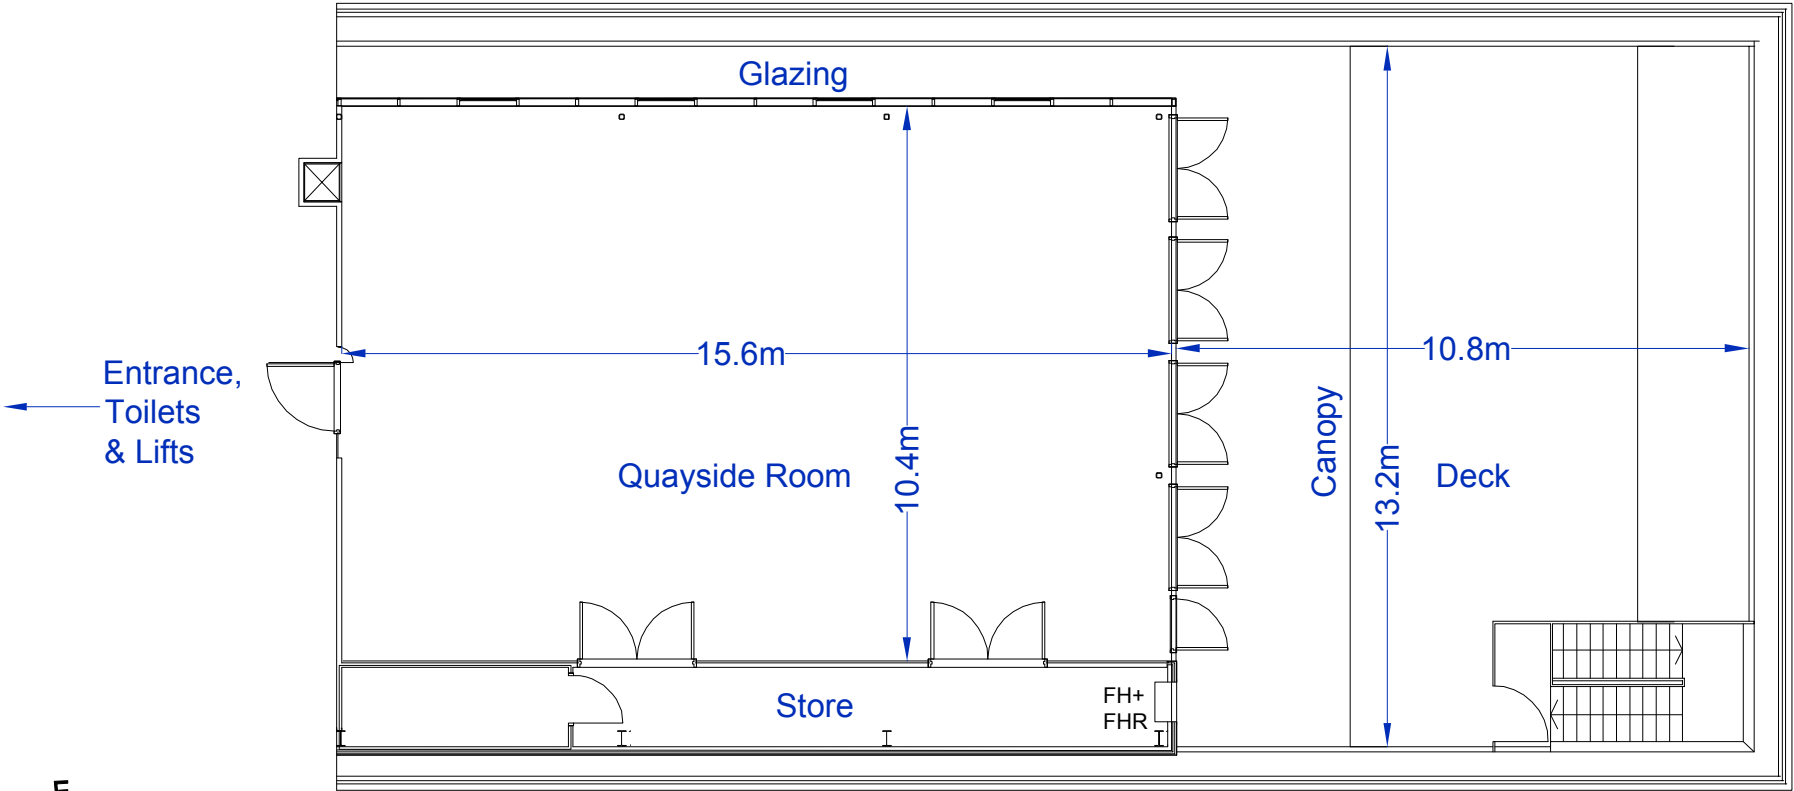

# QUAYSIDE ROOM

Museum of Contemporary Art  
Level 6, 140 George Street, The Rocks  
+612 9245 2451 | [mca@av1.com.au](mailto:mca@av1.com.au)