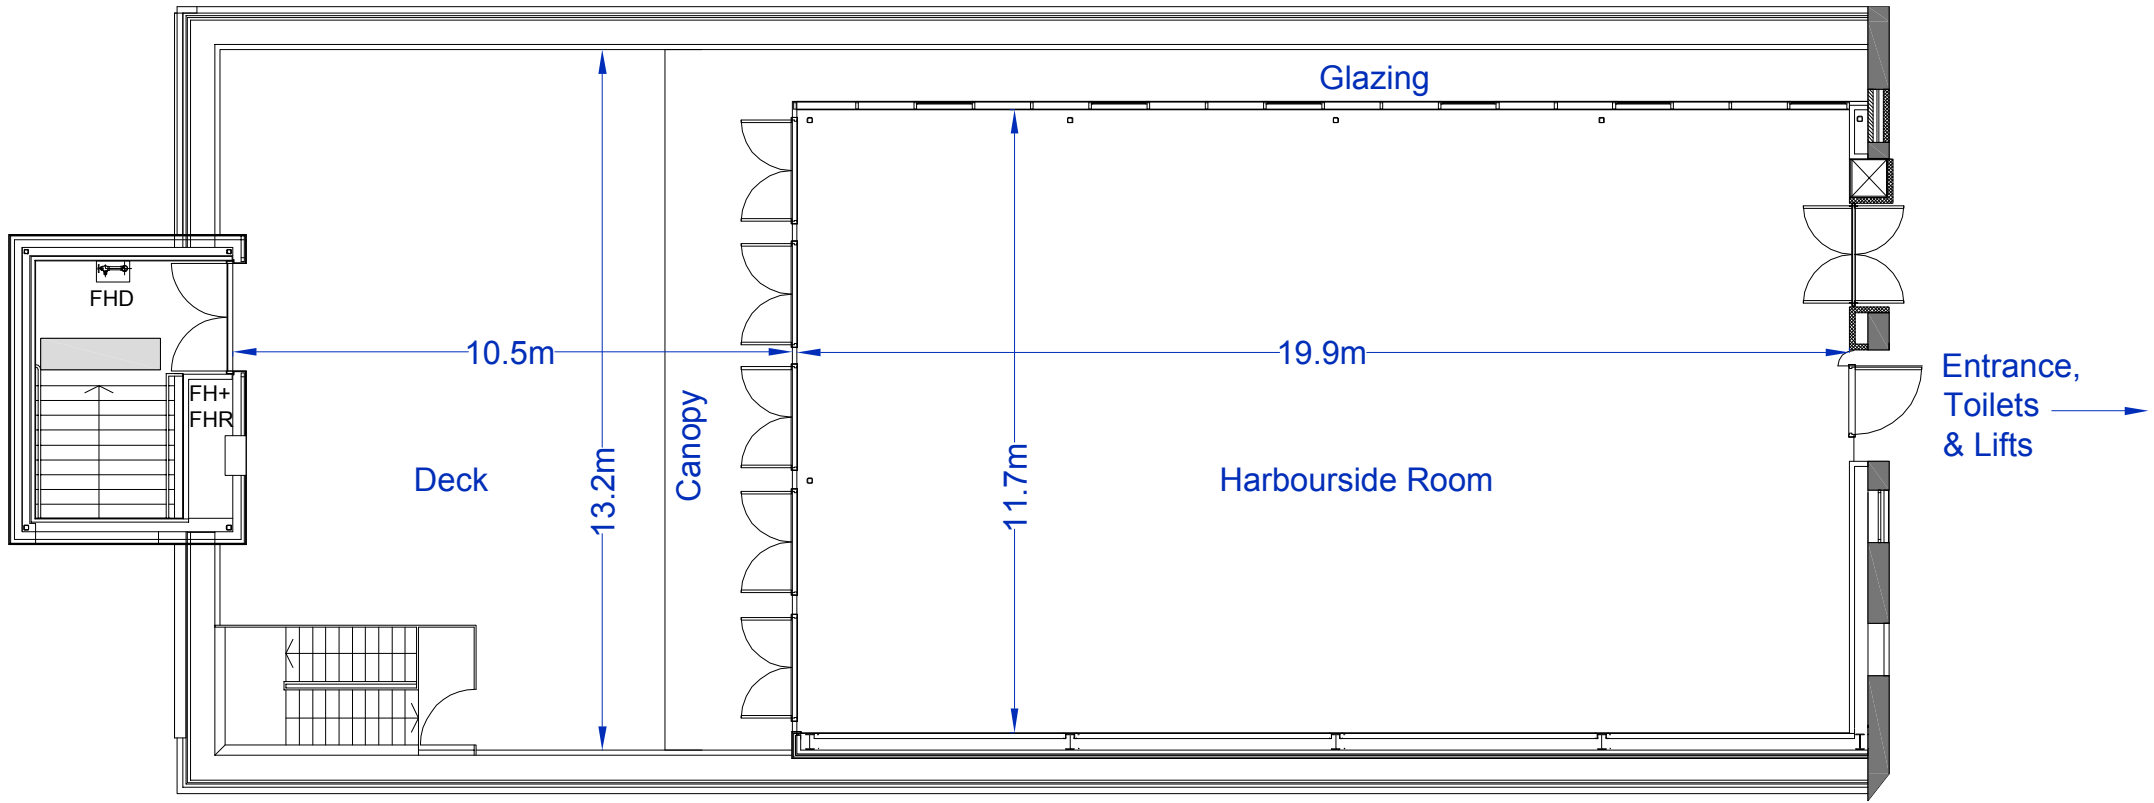

HARBOURSIDE ROOM

Museum of Contemporary Art
Level 6, 140 George Street, The Rocks
+612 9245 2451 | mca@av1.com.au